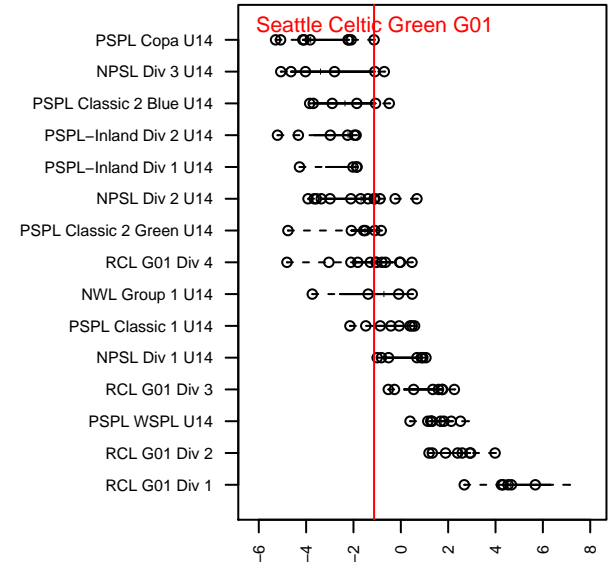

**attack and defense rating
relative to others at age
and all opponents in last 13 months**